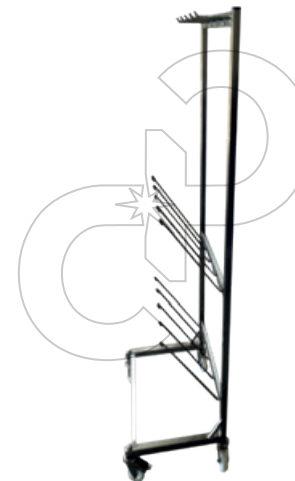

art. **STIVALI20 / STIVALI30
STIVALI40**

Disponibile nelle varie versioni
su piedi e/o su ruote

Available in different versions
on feet and / or wheels

Telaio inox aisi 304 porta 20 stivali;
Dimensione: mm. 1350x500x850 (LxPxH)

Boot rack in stainless steel AISI 304 for 20 boots;
Size: mm. 1350x500x850 (LxWxH)

Telaio inox aisi 304 porta 30 stivali;
Dimensione: mm. 1350x500x1350 (LxPxH)

Boot rack in stainless steel AISI 304 for 30 boots;
Size: mm. 1350x500x1350 (LxWxH)

Telaio inox aisi 304 porta 40 stivali;
dimensione: mm. 1350x500x1850 (LxPxH)

Boot rack in stainless steel AISI 304 for 40 boots;
Size: mm. 1350x500x1850 (LxWxH)

art. **10STIV5GR
20STIV10GR**

Disponibile nelle varie versioni su piedi
e/o su ruote

Available in different versions
on feet and / or wheels

Telaio inox aisi 304 porta 10 stivali
e 5 grembiuli;
Dimensione: mm. 1350x500x1850 (LxPxH)

Boot and aprons rack in stainless
steel AISI 304 for 10 boots and 5 aprons;
Size: mm. 1350x500x1850 (LxWxH)

Telaio inox aisi 304 porta 20 stivali
e 10 grembiuli;
Dimensione: mm. 1350x500x1850 (LxPxH)

Boot and aprons rack in stainless steel AISI
304 for 20 boots and 10 aprons;
Size: mm. 1350x500x1850 (LxWxH)