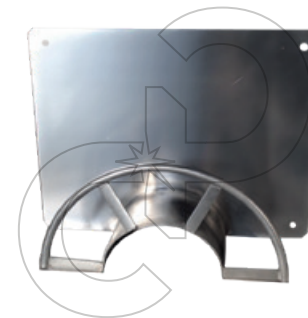

art. **PGOMMAS**

Telaio inox aisi 304 porta gomma;
Dimensione: mm. 300x150x150 (LxPxH)

Hose holder wall mounted
in stainless steel AISI 304;
Size: mm. 300x150x150 (LxWxH)

art. **PGOMMA2**

Telaio inox aisi 304 porta gomma;
Dimensione: mm. 500x400x170 (LxPxH)